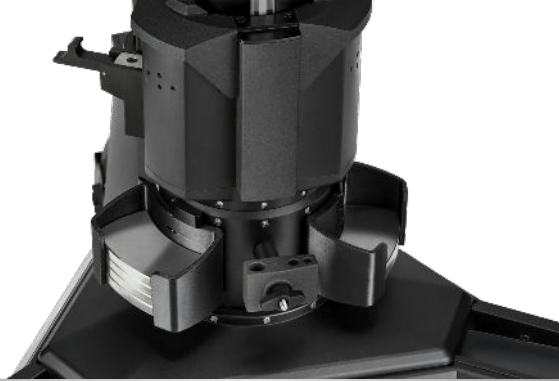

Terra III

Pedestal

**Delivers optimal support for
Studio and OB**

Payload up to 80 kg / 176.4 lb.

Terra III

Pedestal

Key Features

- ✓ 2-stage with payload up to 80 kg / 176.4 lb.
- ✓ Smooth and precise on-air movement with on shot stroke length of 73.5 cm / 28.9 in.
- ✓ Capable of doing the shot at close range with seated or standing eyeline position.
- ✓ Easily and securely build up (or down) your camera package with the build/transport lock.
- ✓ Crab and steer modes for tight spaces or on shot direction changes.
- ✓ Adjustable cable guards.
- ✓ Heavy-duty speedlock adaptor for easy and quick setup of the fluid head.

Terra III Specifications

Payload	80 kg / 176.4 lb
Steering Ring Diameter	62.5 cm / 24.6 in
Wheel Diameter	12.5 cm / 4.9 in
Weight	67.5 kg / 148.8 lb
Stages	2
Perfect Balance Stages	2
On Shot Stroke	73.5 cm / 28.9 in
Steering	Crab & Steer
Height	68.5 - 142 cm / 27 - 55.9 in
Tracking Width	79 cm / 31.1 in