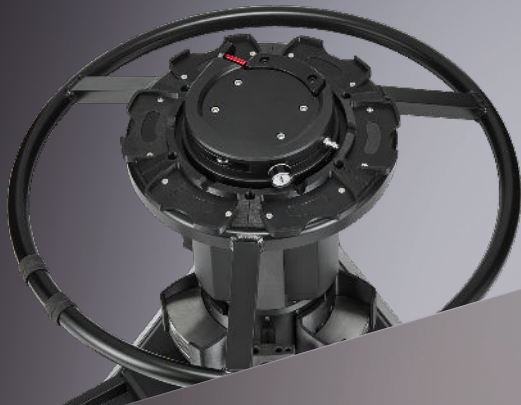

Terra III

Pedestal

**Delivers optimal support for
Studio and OB**

Payload up to 80 kg / 176.4 lb.

Terra III

Pedestal

Key Features

- ✓ 2-stage with payload up to 80 kg / 176.4 lb.
- ✓ Smooth and precise on-air movement with on shot stroke length of 73.5 cm / 28.9 in.
- ✓ Capable of doing the shot at close range with seated or standing eyeline position.
- ✓ Easily and securely build up (or down) your camera package with the build/transport lock.
- ✓ Crab and steer modes for tight spaces or on shot direction changes.
- ✓ Adjustable cable guards.
- ✓ Heavy-duty speedlock adaptor for easy and quick setup of the fluid head.

Terra III Specifications

Payload	80 kg / 176.4 lb
Steering Ring Diameter	62.5 cm / 24.6 in
Wheel Diameter	12.5 cm / 4.9 in
Weight	67.5 kg / 148.8 lb
Stages	2
Perfect Balance Stages	2
On Shot Stroke	73.5 cm / 28.9 in
Steering	Crab & Steer
Height	68.5 - 142 cm / 27 - 55.9 in
Tracking Width	79 cm / 31.1 in